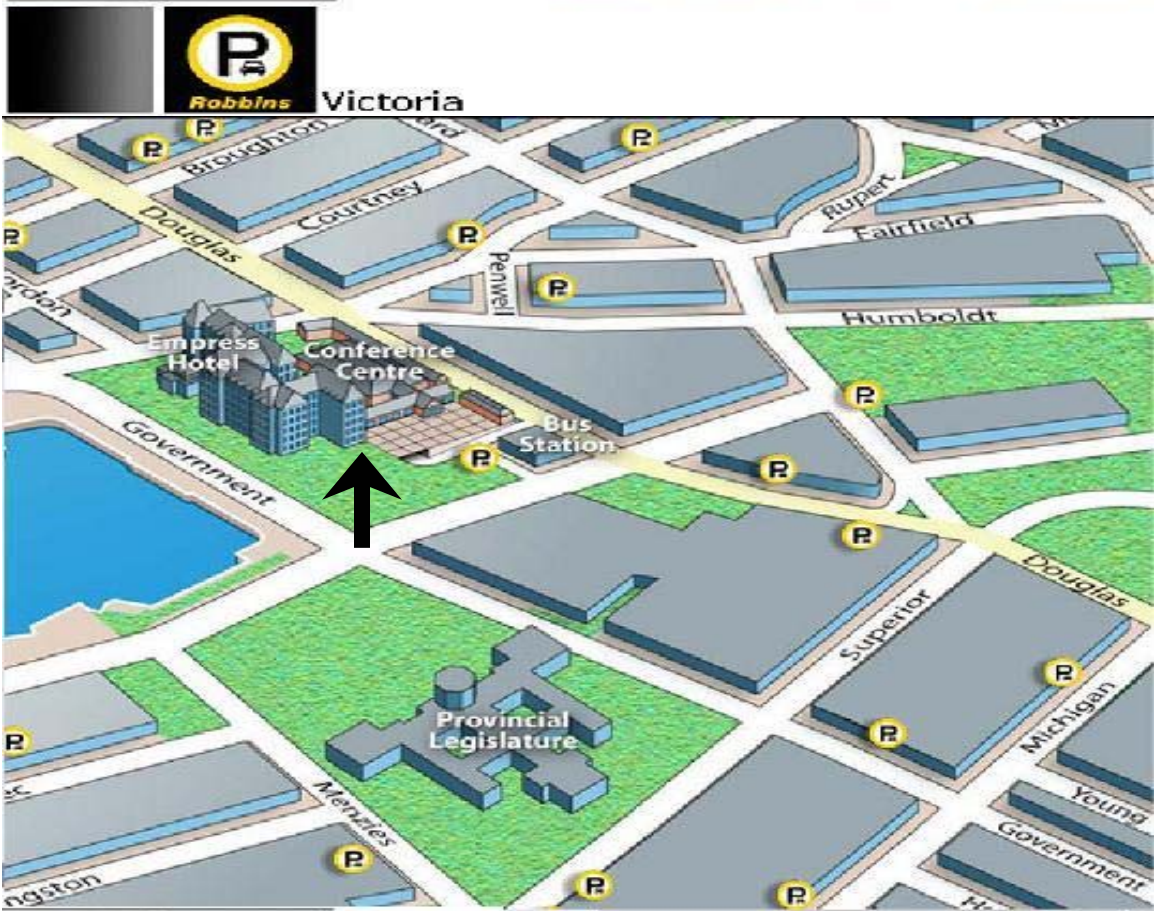

Robbins pay parking near Victoria Conference Centre

\*Prices vary. Underground parking is available. Entrance is located at 720 Douglas Street. There is access to both the Victoria Conference Centre and the Fairmont Empress Hotel from the parking garage. Vehicles may be left overnight. MAX HEIGHT 6'2".

For more information on pay parking please contact **Robbins Parking** in Victoria at (250)-382-4411