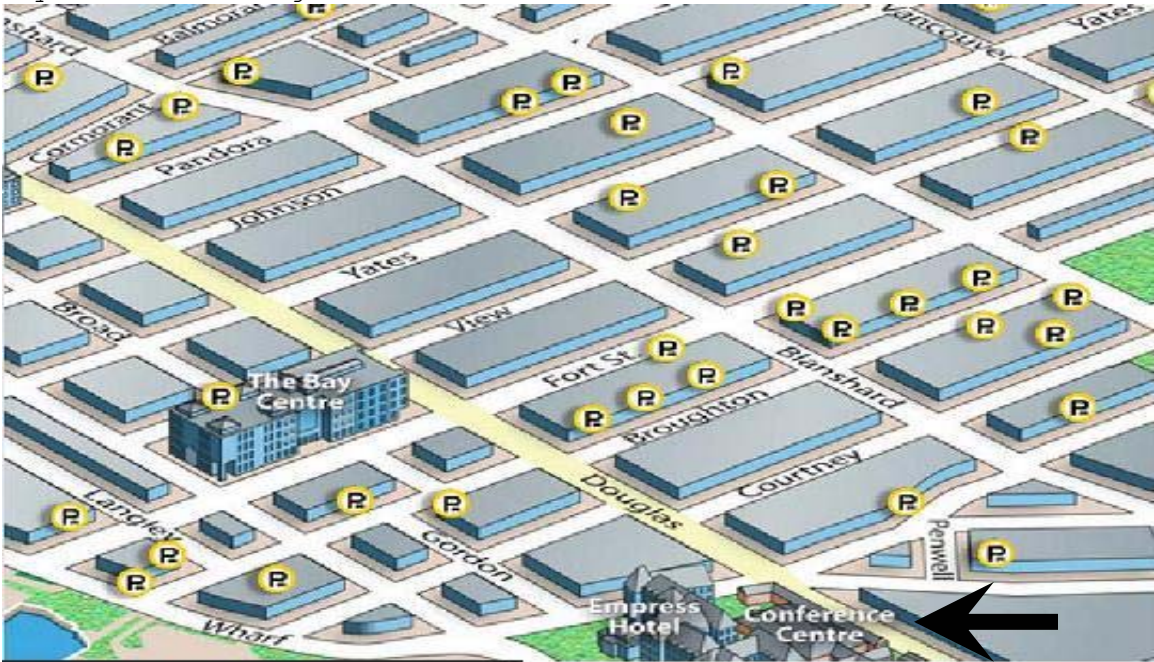

Robbins pay parking near Victoria Conference Centre

\*Prices vary. Underground parking is available. Entrance is located at 720 Douglas Street. There is access to both the Victoria Conference Centre and the Fairmont Empress Hotel from the parking garage. Vehicles may be left overnight. MAX HEIGHT 6'2".

For more information on pay parking please contact **Robbins Parking** in Victoria at (250)-382-4411